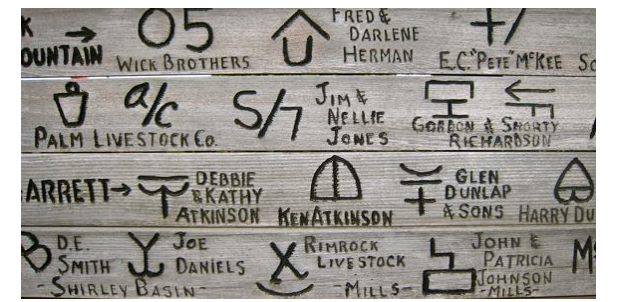

All Kinds of As

A Regular A	A Tilted, Tumbling, or Toppling A	A Walking A	A Flying A
a Running A	A Dragged A	A Lazy A	A Crazy A

4

weights

æ h

æ h