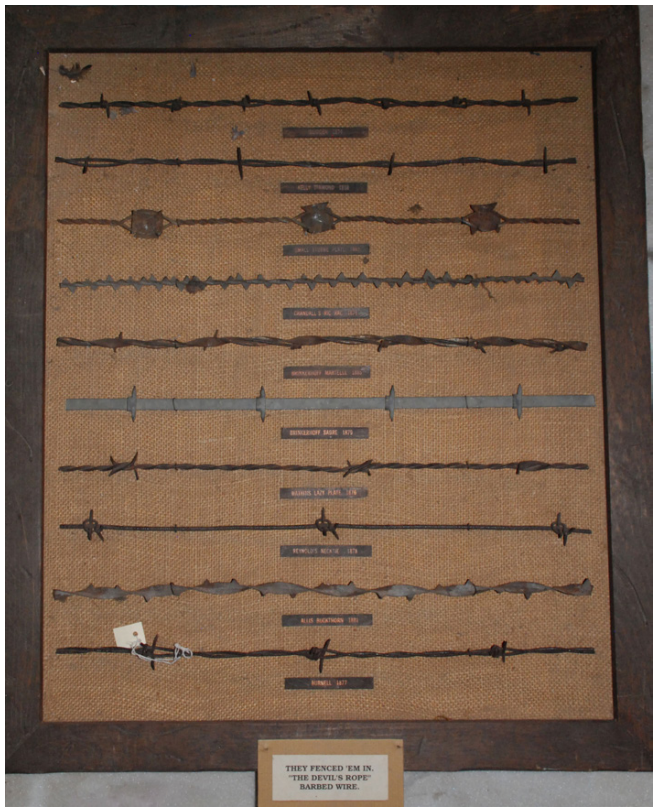

DRAGGING © I R
© L E

T W O L T G

REGULAR **R U N N I N G**

Ranchstyle

My interest in the visual language of livestock branding began when I arrived in Reno, Nevada in 2017 while starting a Graphic Design Program at the University of Nevada, Reno as an Assistant Professor. After walking by an old cattle brand hanging in an antique shop in downtown Reno, I wanted to find out more about the history of cattle brands, including the meaning behind the letterforms and iconography.

Research began at The Nevada Historical Society and a visit to UNR's School of Agriculture collection of branding iron artifacts captivated me to deepen my research on the subject. In designing a font and symbol system based on this visual standard—as best codified in publications like the Nevada Brand Book (original dated 1924)—I opted for a style that was unique and contemporary. Ranchstyle takes the vernacular from cattle rancher's brands of the old west, digitizes it, and brings it into the contemporary world as a vivacious spunky typeface. The letterforms mimic bent metal and have the fluidity that follows such a material.

research

UNR/Ag Schools collection of cattle brands & other items

All Kinds of As

A Regular A	A Tilted, Tumbling, or Toppling A	A Walking A	A Flying A
a Running A	A Dragged A	A Lazy A	A Crazy A

4

weights

æ h

Walking Box, White Pine Co. NV

Barbed Wire

-  Watkins Lazy Plate
-  Raynolds Necktie
-  Burnell
-  Kelly Diamond
-  Allis Buckthorn
-  Clidom
-  Stubbe Small Plate
-  Crandalls Ric Rac

Elements

Cowboy Hat